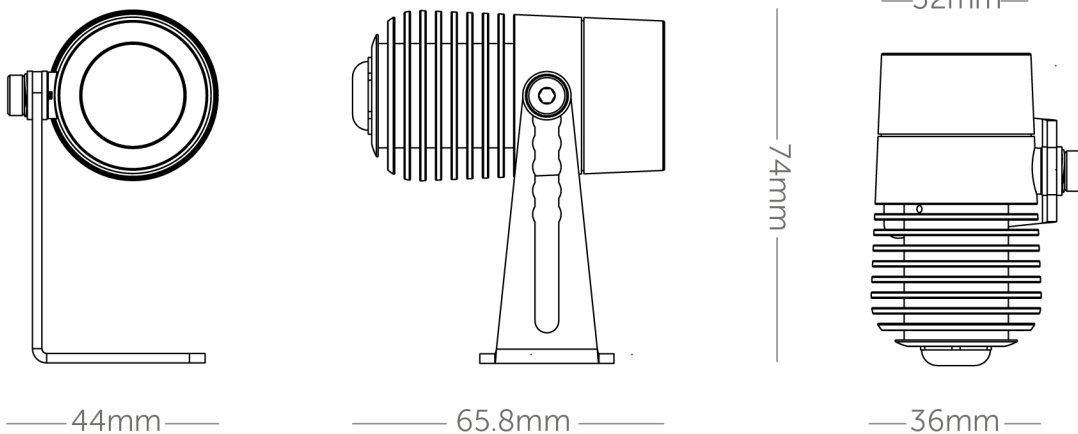

GINGER SN is a free-standing spot fixture, having a smart base that allows the fixture to be adjusted vertically. Although it is small in size, it affords a mighty light output of 241lm (4000K 80CRI), thanks to the new Luxeon TX LED. Optics: 3 Options of Oval Optics: 54X12/53X7/55X8 degrees. Also available in 8° / 13° / 24° / 29° / 44°

Unlike **GINGER** with its dark-light design, the **GINGER SN** is a perfect match for up lights and for Oval Optics when quality and accuracy are important and wide oval lenses are essential.

	CRI		lm	lm/w				
IP 67	70-90	2.1W	241Lumen	121lm/w	55X8° / 54X10° / 53X7°	2700 - 6500K	Monochrom	RAL / Anodize

OUTPUT

LED System	Luxeon TX / Luxeon Z ES / Luxeon Z & Luxeon CZ
Intensity	241lm @ full power CRI 80 4000K
Channel Range	1 Channel
Color Range	2200K / 2700K / 3000K / 3500K / 4000K / 5000K / 5700K / 6500K
Optical System	8° / 10° / 15° / 25° / 32° / 45° / Oval Options: 55X8° / 54X10° / 53X7°

PHYSICAL

Size	
Housing	Aluminum Anodize

BRACKETS

BRACKETS

BRACKETS